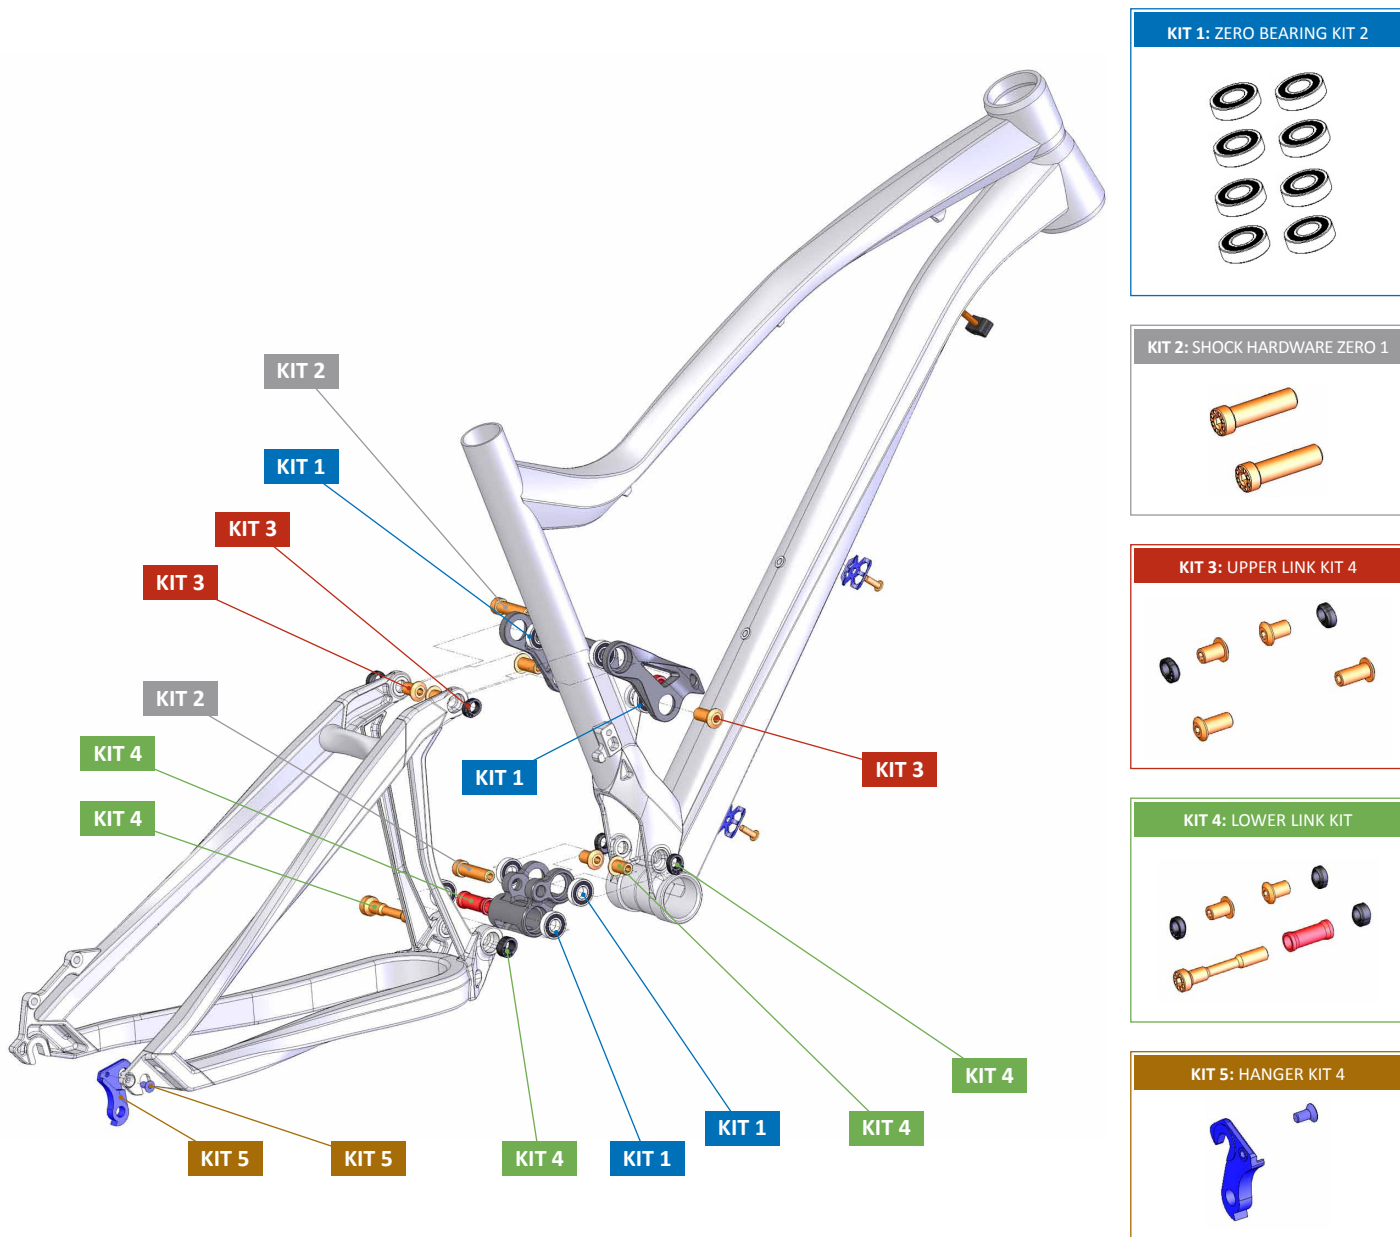

LITHIUM

ITEM No.	DESCRIPTION	QTY.
1	LOWER LINK	1
2-3	UPPER LINK	1
4	SPACER D14x35	1
5	BOLT M10x36	2
6	M048 HANGER	1
7	BEARING 6900-RS	8
8	SPACER D14x35	1
9	AXLE NUT M10x8.85	1
10	PIVOT AXLE M10x63	1

ITEM No.	DESCRIPTION	QTY.
11	M10X21.5	2
12	AXLE NUT M10x5.75	4
13	PIVOT AXLE M10x15	4
14	M5x10L-M	1
15	CABLE HOLDER	2
16	M5x15L-R-S	2
17	CABLE HOLDER	1

LITHIUM

PART NUMBER	DESCRIPTION	COMPONENTS
099.12017	KIT 1: ZERO BEARING KIT 2	BEARING 6900-RS (x8)
099.12002	KIT 2: SHOCK HARDWARE ZERO 1	BOLT M10x36 (x2)
099.12018	KIT 3: UPPER LINK KIT 4	M10x21.5 (x2) / AXLE NUT M10x5.75 (x2) / PIVOT AXLE M10x15 (x2)
099.12006	KIT 4: LOWER LINK KIT	PIVOT AXLE M10x63 / PIVOT AXLE M10x15 (x2) / SPACER D14x35 / AXLE NUT M10x8.85 / AXLE NUT M10x5.75 (x2)
099.12019	KIT 5: HANGER KIT 4	M048 HANGER / M5x10L-M SCREW BOLT
099.12109	PIVOT AXLE M10x63	PIVOT AXLE M10x63
099.12106	PIVOT AXLE M10x15	PIVOT AXLE M10x15
099.12114	AXLE NUT M10x5.75	AXLE NUT M10x5.75
099.12113	AXLE NUT M10x8.85	AXLE NUT M10x8.85
099.12104	BOLT M10x36	BOLT M10x36