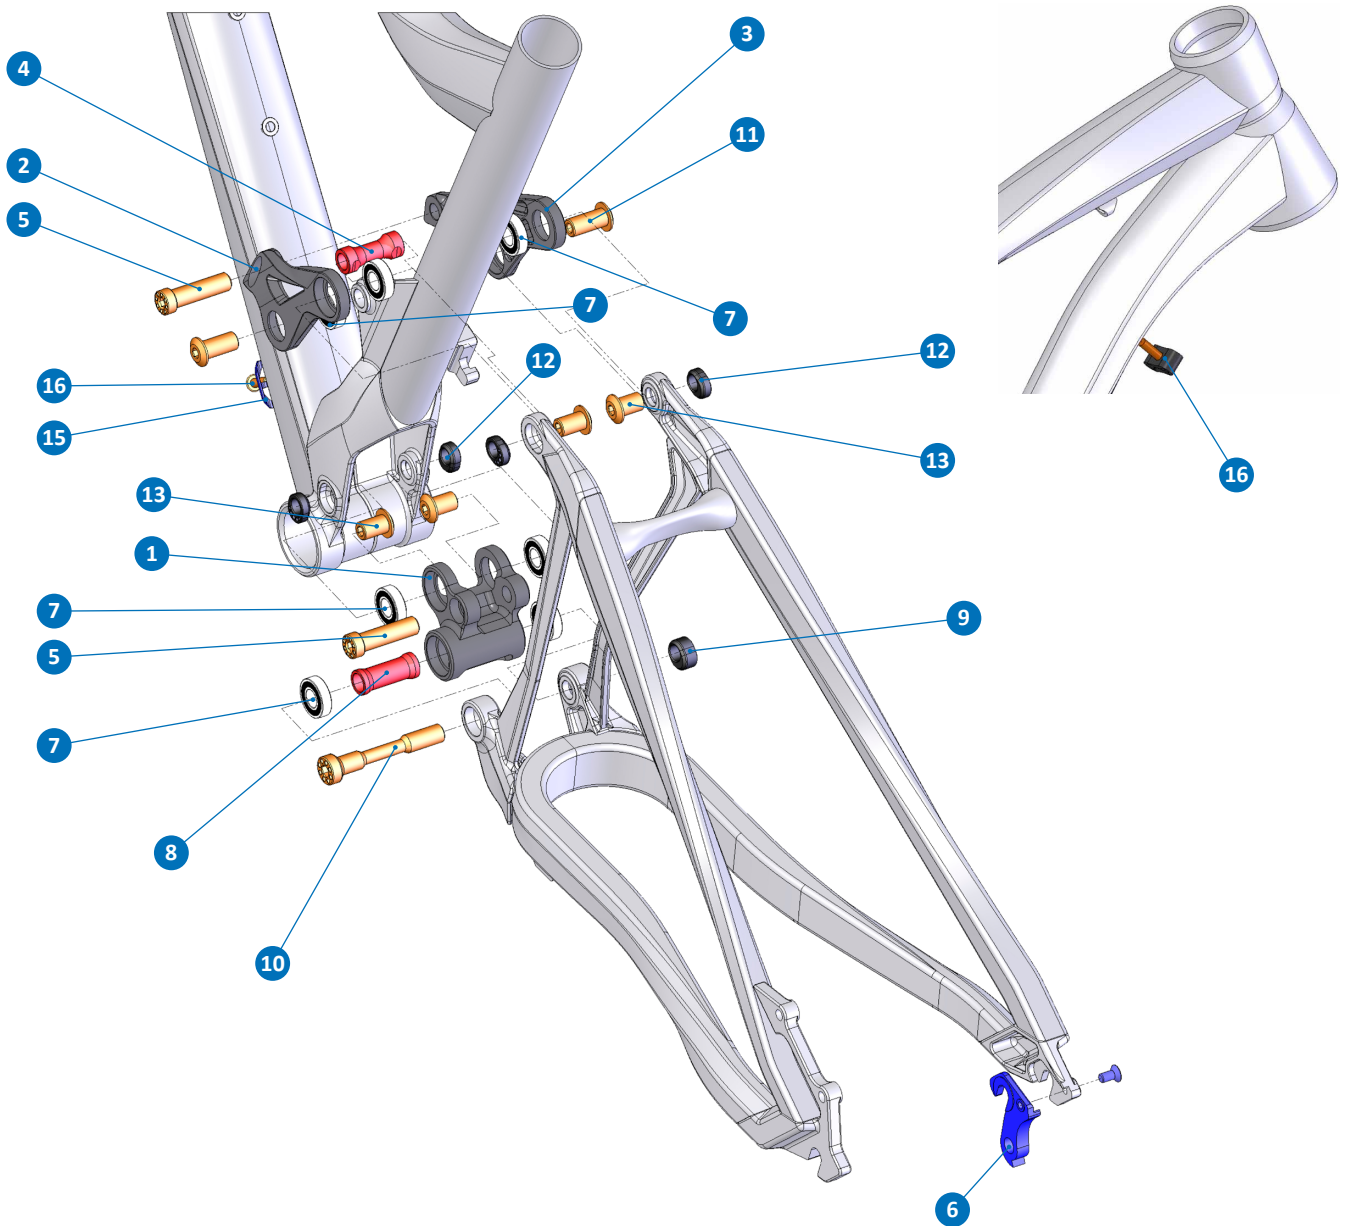

LITHIUM

ITEM No.	DESCRIPTION	QTY.
1	LOWER LINK	1
2-3	UPPER LINK	1
4	SPACER D14x35	1
5	BOLT M10x36	2
6	M048 HANGER	1
7	BEARING 6900-RS	8
8	SPACER D14x35	1
9	AXLE NUT M10x8.85	1
10	PIVOT AXLE M10x63	1

ITEM No.	DESCRIPTION	QTY.
11	M10X21.5	2
12	AXLE NUT M10x5.75	4
13	PIVOT AXLE M10x15	4
14	M5x10L-M	1
15	CABLE HOLDER	2
16	M5x15L-R-S	2
17	CABLE HOLDER	1

LITHIUM

PART NUMBER	DESCRIPTION	COMPONENTS
099.12017	KIT 1: ZERO BEARING KIT 2	BEARING 6900-RS (x8)
099.12002	KIT 2: SHOCK HARDWARE ZERO 1	BOLT M10x36 (x2)
099.12018	KIT 3: UPPER LINK KIT 4	M10x21.5 (x2) / AXLE NUT M10x5.75 (x2) / PIVOT AXLE M10x15 (x2)
099.12006	KIT 4: LOWER LINK KIT	PIVOT AXLE M10x63 / PIVOT AXLE M10x15 (x2) / SPACER D14x35 / AXLE NUT M10x8.85 / AXLE NUT M10x5.75 (x2)
099.12019	KIT 5: HANGER KIT 4	M048 HANGER / M5x10L-M SCREW BOLT
099.12109	PIVOT AXLE M10x63	PIVOT AXLE M10x63
099.12106	PIVOT AXLE M10x15	PIVOT AXLE M10x15
099.12114	AXLE NUT M10x5.75	AXLE NUT M10x5.75
099.12113	AXLE NUT M10x8.85	AXLE NUT M10x8.85
099.12104	BOLT M10x36	BOLT M10x36