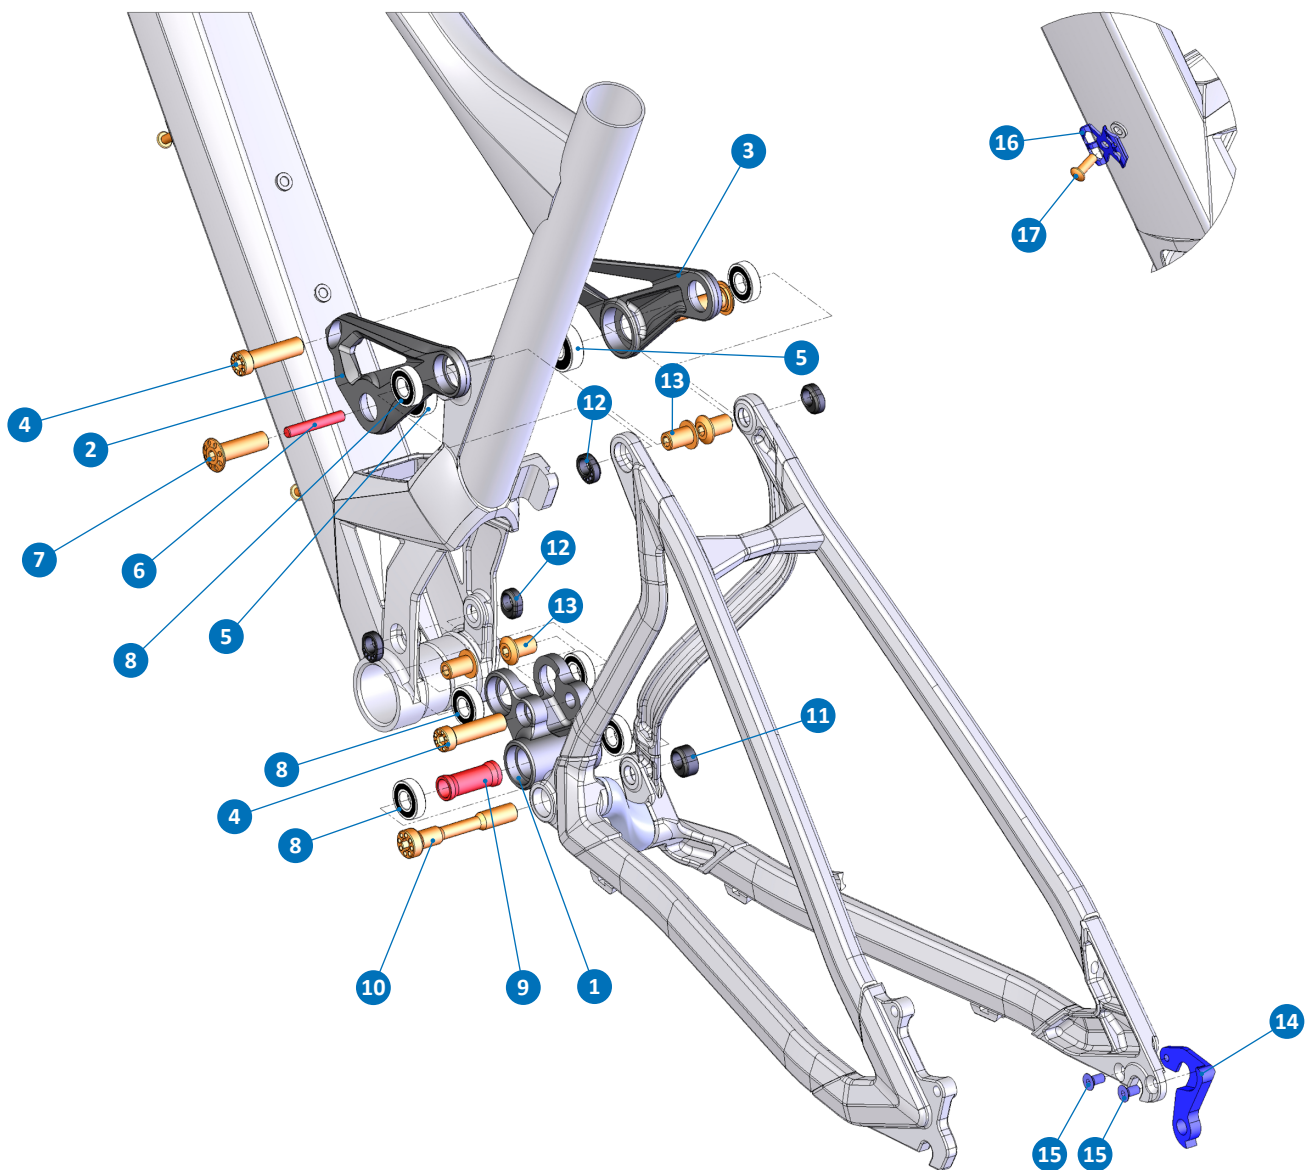

FACTOR

ITEM No.	DESCRIPTION	QTY.
1	LOWER LINK	1
2 - 3	UPPER LINK	1
4	BOLT M10x36	2
5	BEARING 6000-2RS	2
6	M6x40	1
7	M10x36	2
8	BEARING 6900-RS	6
9	SPACER D14x35	1
10	PIVOT AXLE M10x63	1

ITEM No.	DESCRIPTION	QTY.
11	AXLE NUT M10x8.85	1
12	AXLE NUT M10x5.75	4
13	PIVOT AXLE M10x15	4
14	M006 HANGER	1
15	M5x10L-M	2
16	CABLE HOLDER	3
17	M5x15L-R-S	3

FACTOR

PART NUMBER	DESCRIPTION	COMPONENTS
099.12001	KIT 1: ZERO BEARING KIT	BEARING 6900-RS (x6) / BEARING 6000-2RS (x2)
099.12002	KIT 2: SHOCK HARDWARE ZERO 1	BOLT M10x36 (x2)
099.12003	KIT 3: UPPER LINK KIT 1	M10x36 (x2) / PIVOT AXLE M10x15 (x2) / AXLE NUT M10x5.75 (x2) / M6x40
099.12006	KIT 4: LOWER LINK KIT	PIVOT AXLE M10x63 / PIVOT AXLE M10x15 (x2) / SPACER D14x35 / AXLE NUT M10x8.85 / AXLE NUT M10x5.75 (x2)
099.12009	KIT 5: HANGER KIT 1	M006 HANGER / M5x10L-M (x2)
099.12109	PIVOT AXLE M10x63	PIVOT AXLE M10x63
099.12106	PIVOT AXLE M10x15	PIVOT AXLE M10x15
099.12114	AXLE NUT M10x5.75	AXLE NUT M10x5.75
099.12113	AXLE NUT M10x8.85	AXLE NUT M10x8.85
099.12104	BOLT M10x36	BOLT M10x36