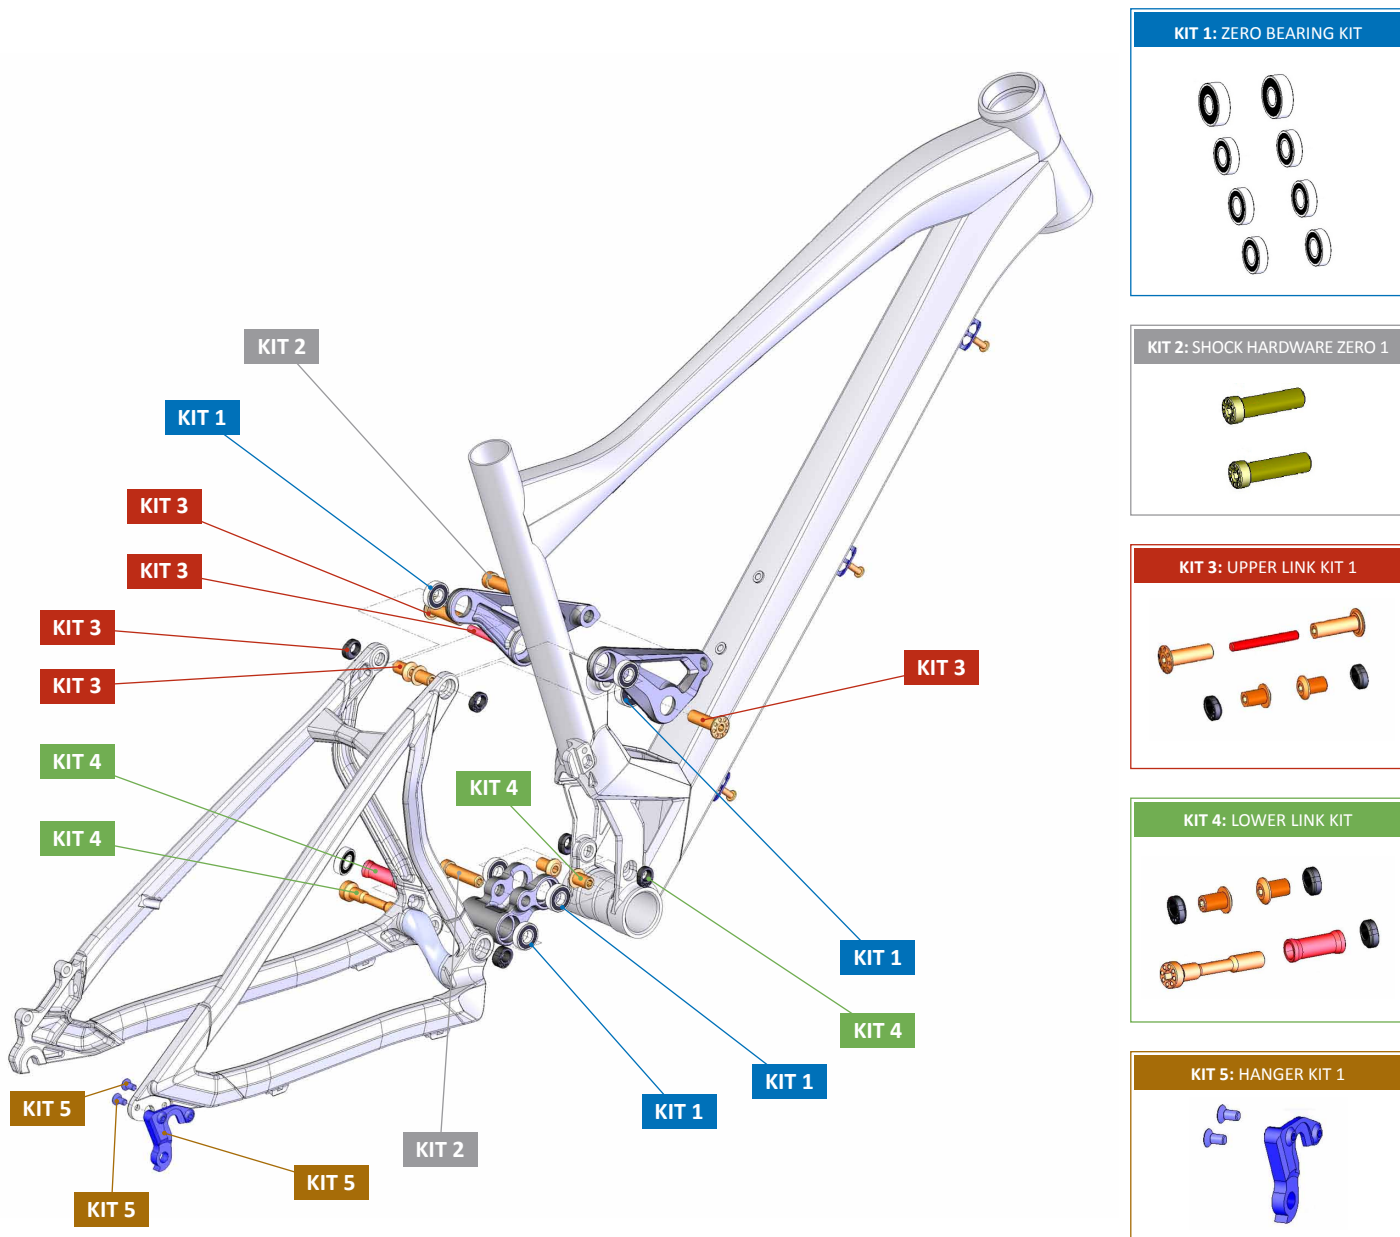

FACTOR

ITEM No.	DESCRIPTION	QTY.
1	LOWER LINK	1
2 - 3	UPPER LINK	1
4	BOLT M10x36	2
5	BEARING 6000-2RS	2
6	M6x40	1
7	M10x36	2
8	BEARING 6900-RS	6
9	SPACER D14x35	1
10	PIVOT AXLE M10x63	1

ITEM No.	DESCRIPTION	QTY.
11	AXLE NUT M10x8.85	1
12	AXLE NUT M10x5.75	4
13	PIVOT AXLE M10x15	4
14	M006 HANGER	1
15	M5x10L-M	2
16	CABLE HOLDER	3
17	M5x15L-R-S	3

FACTOR

PART NUMBER	DESCRIPTION	COMPONENTS
099.12001	KIT 1: ZERO BEARING KIT	BEARING 6900-RS (x6) / BEARING 6000-2RS (x2)
099.12002	KIT 2: SHOCK HARDWARE ZERO 1	BOLT M10x36 (x2)
099.12003	KIT 3: UPPER LINK KIT 1	M10x36 (x2) / PIVOT AXLE M10x15 (x2) / AXLE NUT M10x5.75 (x2) / M6x40
099.12006	KIT 4: LOWER LINK KIT	PIVOT AXLE M10x63 / PIVOT AXLE M10x15 (x2) / SPACER D14x35 / AXLE NUT M10x8.85 / AXLE NUT M10x5.75 (x2)
099.12009	KIT 5: HANGER KIT 1	M006 HANGER / M5x10L-M (x2)
099.12109	PIVOT AXLE M10x63	PIVOT AXLE M10x63
099.12106	PIVOT AXLE M10x15	PIVOT AXLE M10x15
099.12114	AXLE NUT M10x5.75	AXLE NUT M10x5.75
099.12113	AXLE NUT M10x8.85	AXLE NUT M10x8.85
099.12104	BOLT M10x36	BOLT M10x36