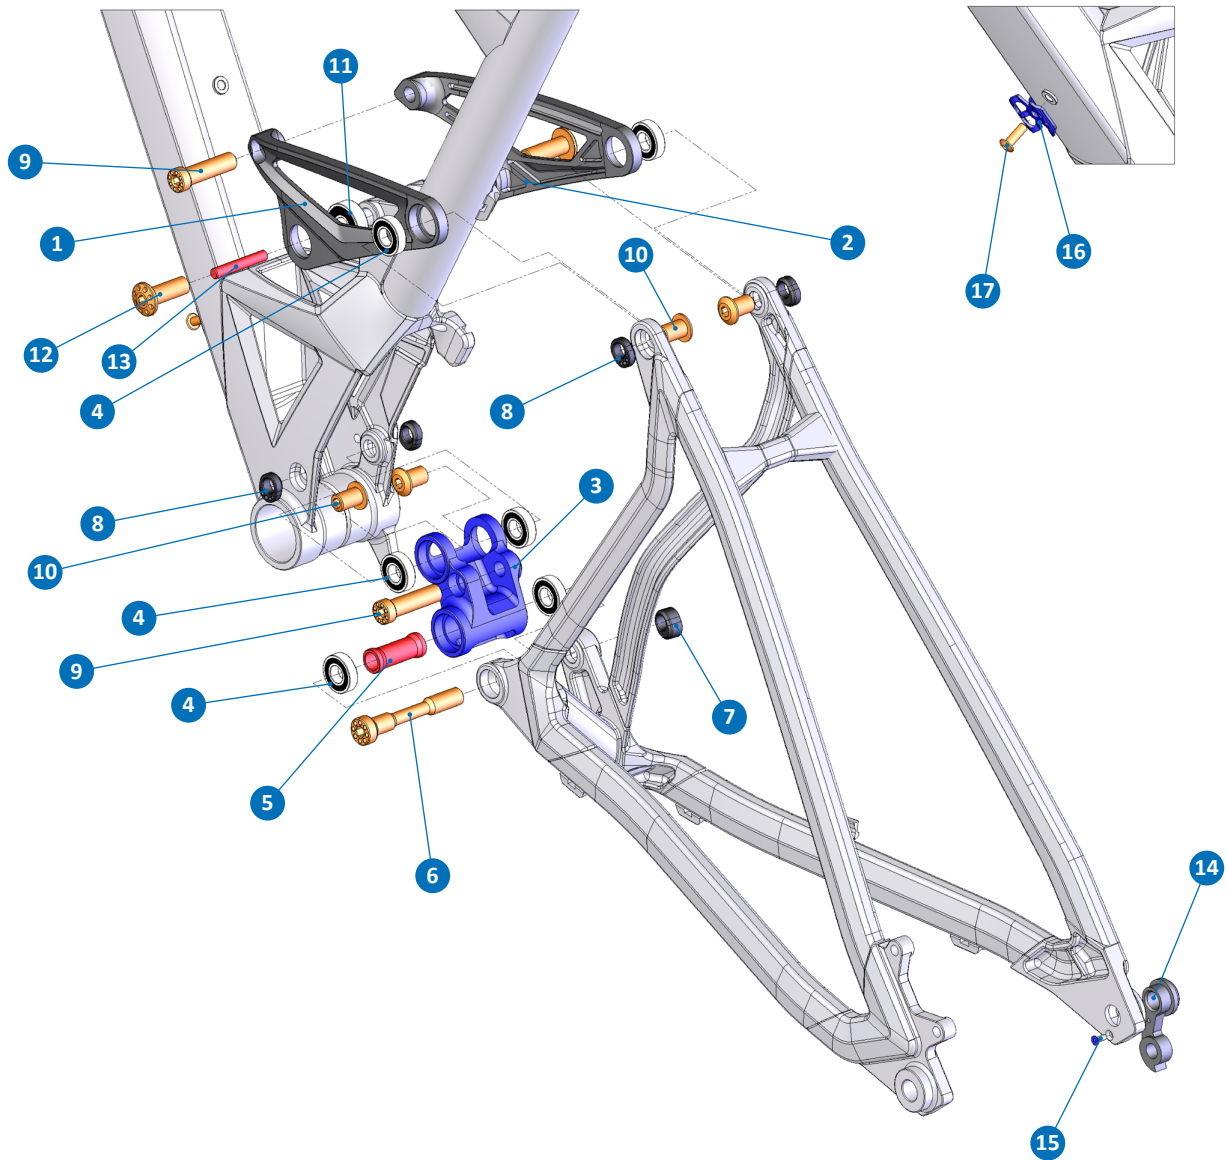

DUNE

ITEM No.	DESCRIPTION	QTY.
1 - 2	UPPER LINK	1
3	LOWER LINK	1
4	BEARING 6900-RS	6
5	SPACER D14x35	1
6	PIVOT AXLE M10x63	1
7	AXLE NUT M10x8.85	1
8	AXLE NUT M10x5.75	4
9	BOLT M10x36	2
10	PIVOT AXLE M10x15	4

ITEM No.	DESCRIPTION	QTY.
11	BEARING 6000-2RS	2
12	AXLE D10x28	2
13	M6x40	1
14	M047 HANGER	1
15	M3x8L -M	1
16	CABLE HOLDER	3
17	M5x15L-R-S	3

DUNE

PART NUMBER	DESCRIPTION	COMPONENTS
099.12001	KIT 1: ZERO BEARING KIT	BEARING 6900-RS (x6) / BEARING 6000-2RS (x2)
099.12002	KIT 2: SHOCK HARDWARE ZERO 1	BOLT M10x36 (x2)
099.12004	KIT 3: UPPER LINK KIT 2	AXLE D10x28 (x2) / PIVOT AXLE M10x15 (x2) / AXLE NUT M10x5.75 (x2) / M6x40
099.12006	KIT 4: LOWER LINK KIT	PIVOT AXLE M10x63 / PIVOT AXLE M10x15 (x2) / SPACER D14x35 / AXLE NUT M10x8.85 / AXLE NUT M10x5.75 (x2)
099.12009	KIT 5: HANGER KIT 1*	M006 HANGER / M5x10L-M (x2)
099.12010	KIT 5: HANGER KIT 2**	M047 HANGER / M3x8L -M
099.12109	PIVOT AXLE M10x63	PIVOT AXLE M10x63
099.12106	PIVOT AXLE M10x15	PIVOT AXLE M10x15
099.12114	AXLE NUT M10x5.75	AXLE NUT M10x5.75
099.12113	AXLE NUT M10x8.85	AXLE NUT M10x8.85
099.12104	BOLT M10x36	BOLT M10x36