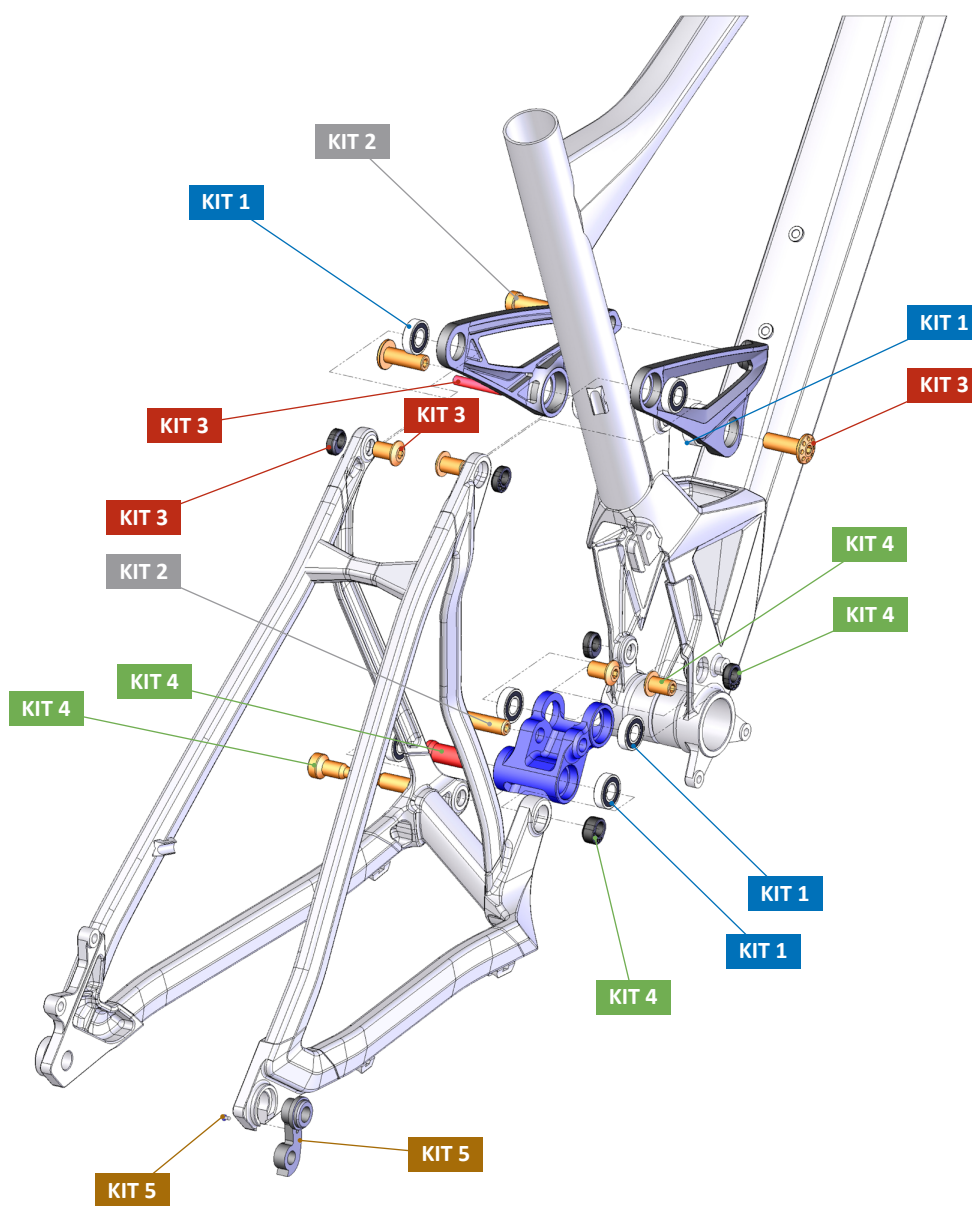

DUNE

ITEM No.	DESCRIPTION	QTY.
1 - 2	UPPER LINK	1
3	LOWER LINK	1
4	BEARING 6900-RS	6
5	SPACER D14x35	1
6	PIVOT AXLE M10x63	1
7	AXLE NUT M10x8.85	1
8	AXLE NUT M10x5.75	4
9	BOLT M10x36	2
10	PIVOT AXLE M10x15	4

ITEM No.	DESCRIPTION	QTY.
11	BEARING 6000-2RS	2
12	AXLE D10x28	2
13	M6x40	1
14	M047 HANGER	1
15	M3x8L -M	1
16	CABLE HOLDER	3
17	M5x15L-R-S	3

DUNE

PART NUMBER	DESCRIPTION	COMPONENTS
099.12001	KIT 1: ZERO BEARING KIT	BEARING 6900-RS (x6) / BEARING 6000-2RS (x2)
099.12002	KIT 2: SHOCK HARDWARE ZERO 1	BOLT M10x36 (x2)
099.12004	KIT 3: UPPER LINK KIT 2	AXLE D10x28 (x2) / PIVOT AXLE M10x15 (x2) / AXLE NUT M10x5.75 (x2) / M6x40
099.12006	KIT 4: LOWER LINK KIT	PIVOT AXLE M10x63 / PIVOT AXLE M10x15 (x2) / SPACER D14x35 / AXLE NUT M10x8.85 / AXLE NUT M10x5.75 (x2)
099.12009	KIT 5: HANGER KIT 1*	M006 HANGER / M5x10L-M (x2)
099.12010	KIT 5: HANGER KIT 2**	M047 HANGER / M3x8L -M
099.12109	PIVOT AXLE M10x63	PIVOT AXLE M10x63
099.12106	PIVOT AXLE M10x15	PIVOT AXLE M10x15
099.12114	AXLE NUT M10x5.75	AXLE NUT M10x5.75
099.12113	AXLE NUT M10x8.85	AXLE NUT M10x8.85
099.12104	BOLT M10x36	BOLT M10x36

* Dune and Dune R **Dune RR and Dune RR Limited